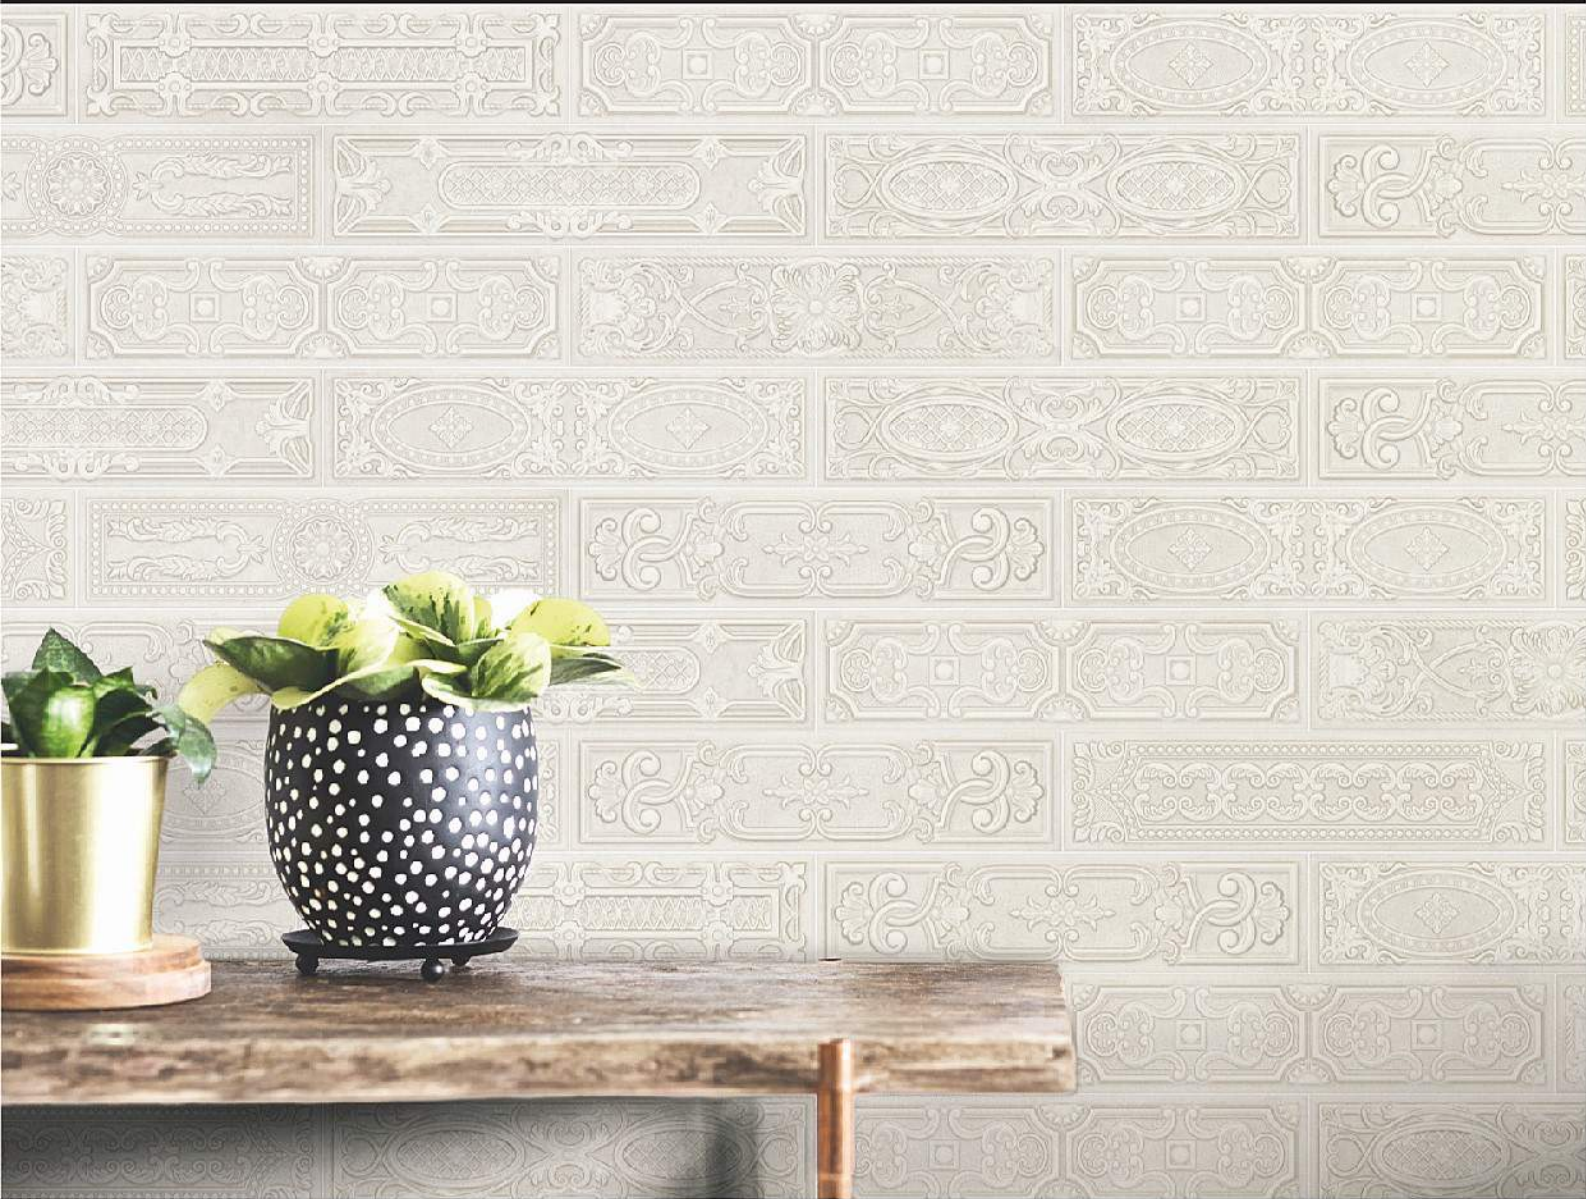

UPTOWN WHITE

7.5 X 30 CM

DECOR TOKI

WHITE PLAIN