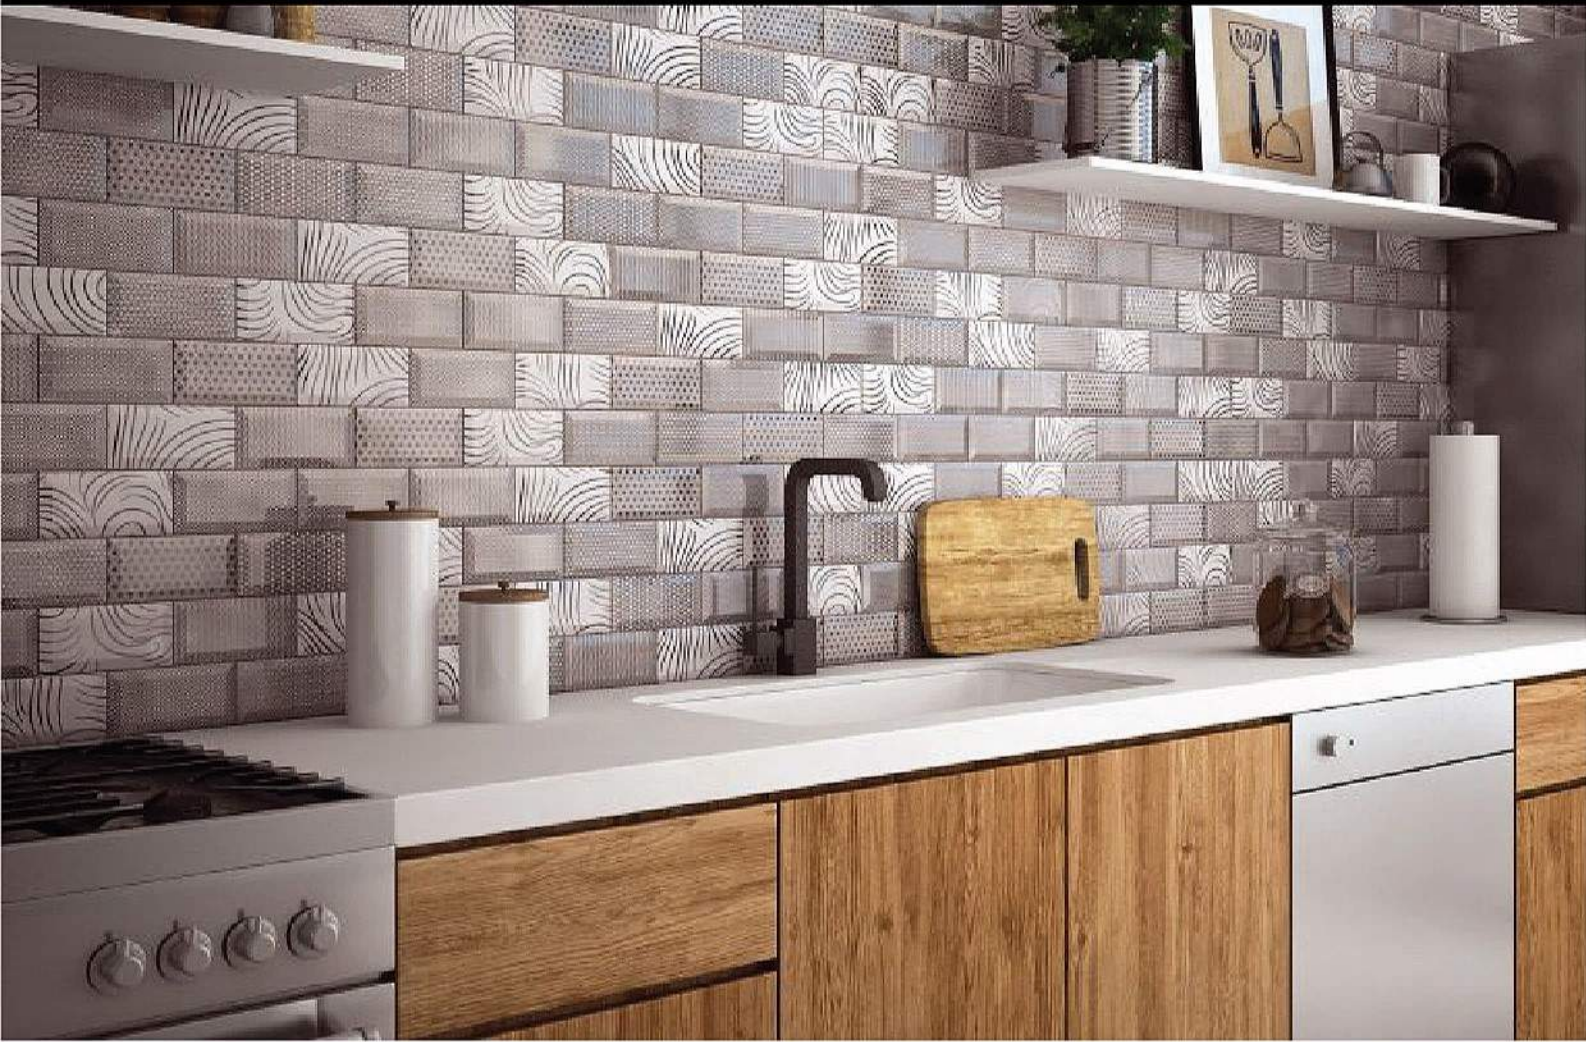

ISTANBUL

7.5 X 15 CM

WHITE LUSTER