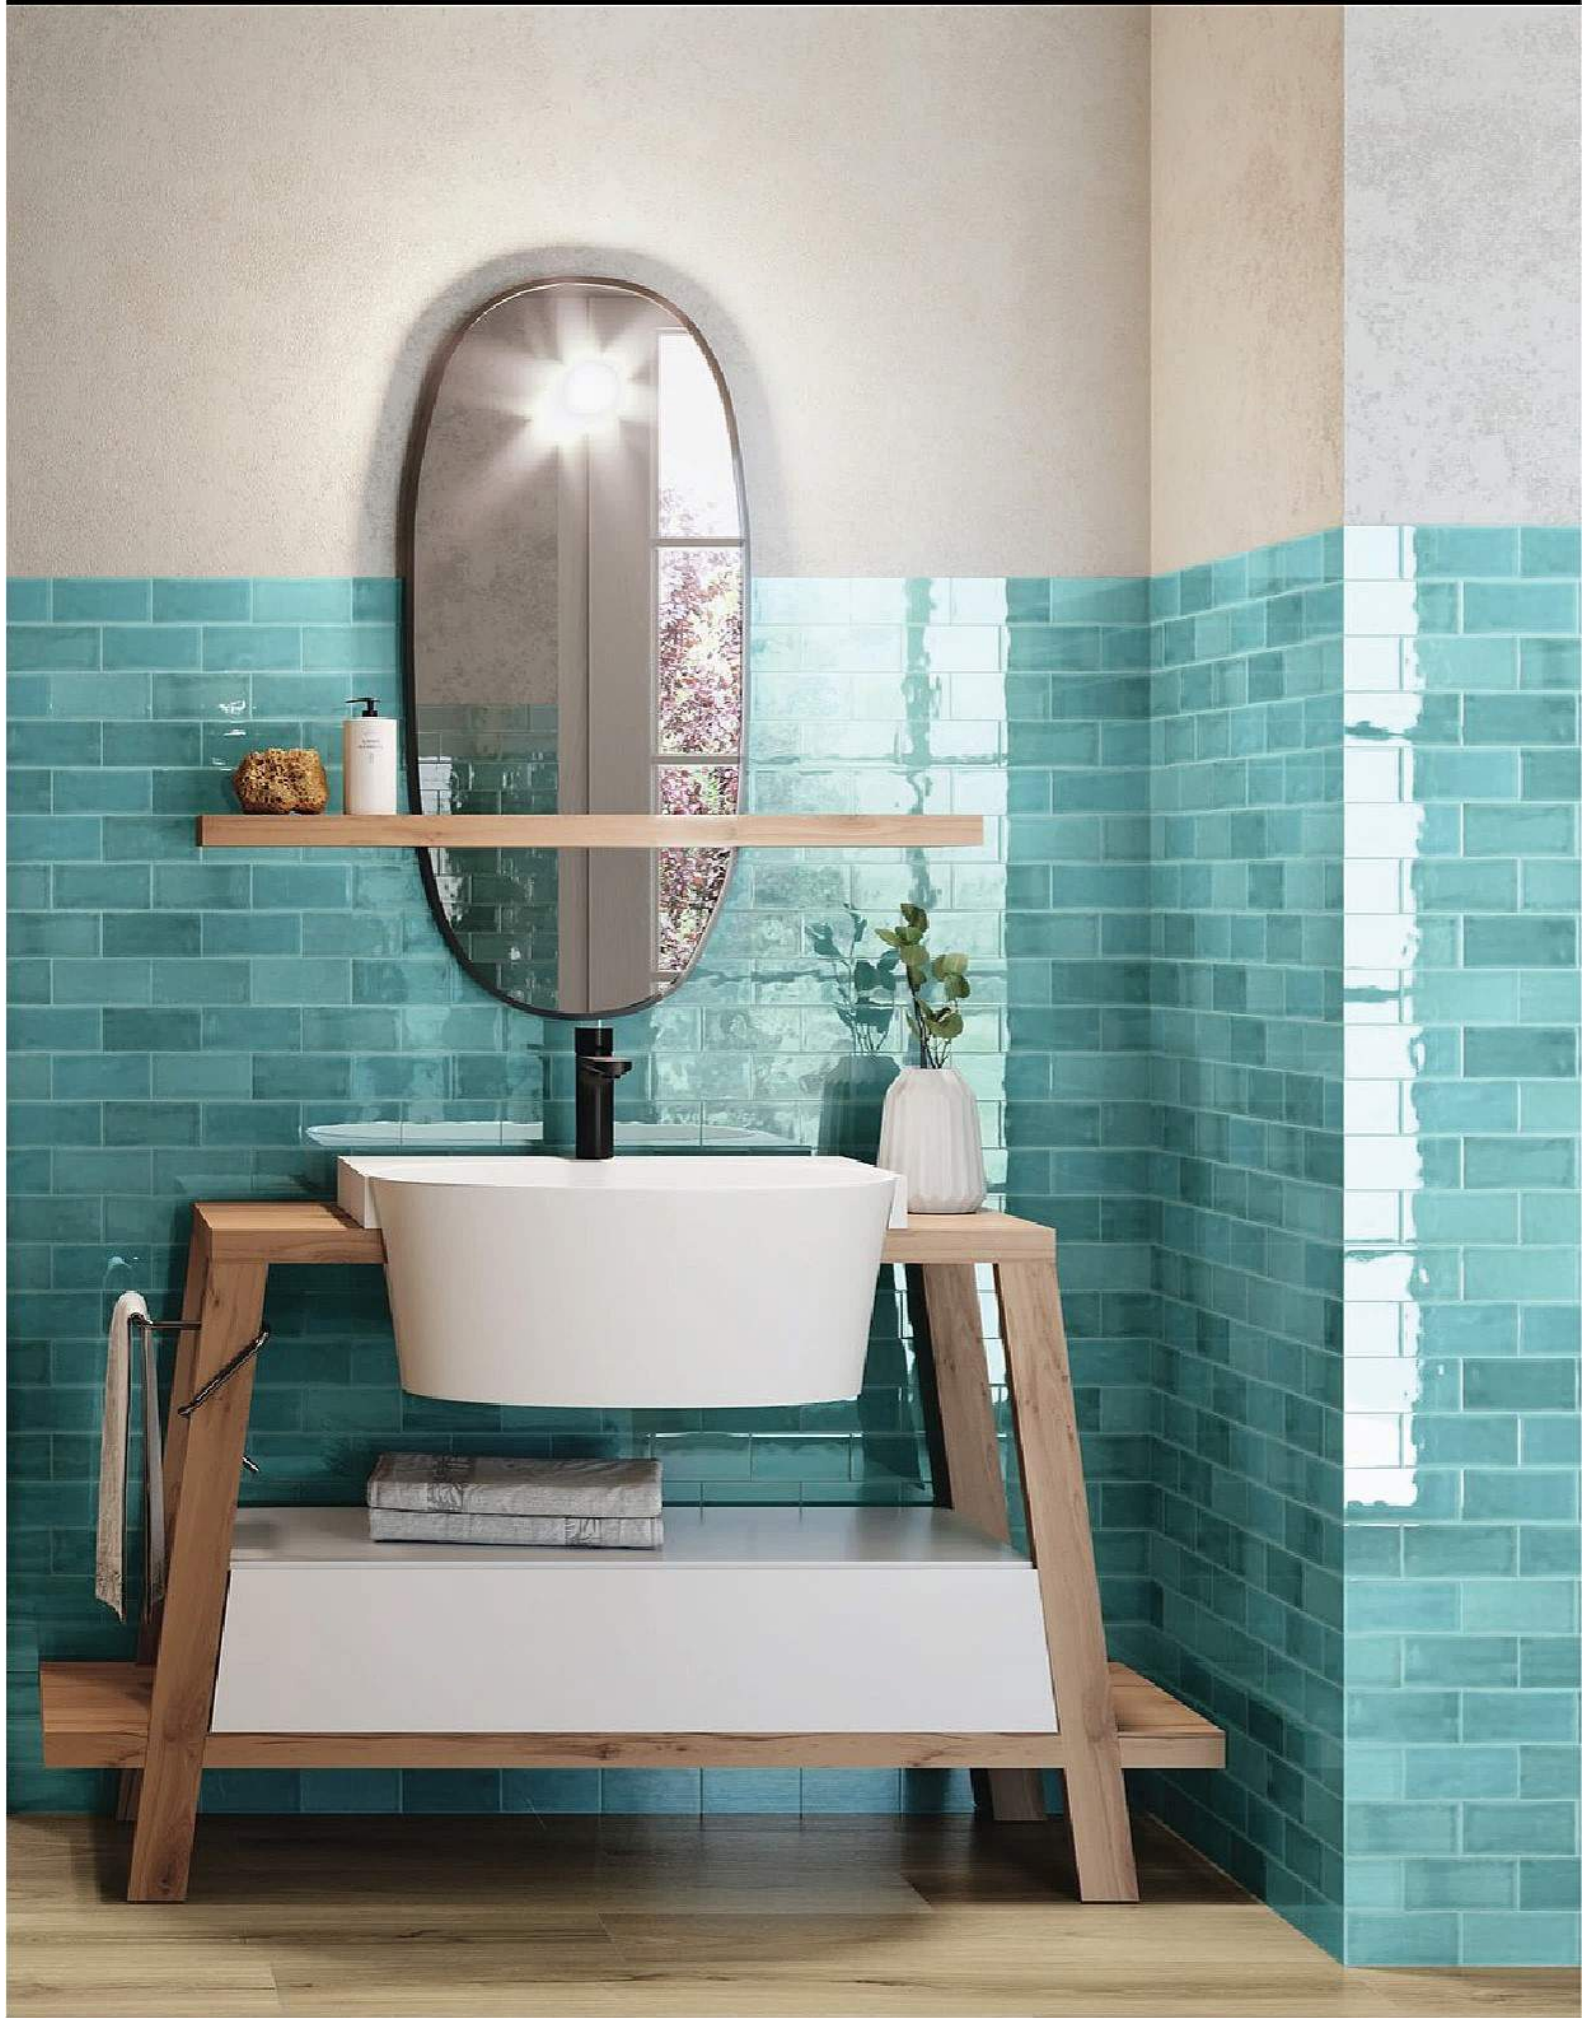

MEMORIES

6.5X13 CM
(2X5 INCHES)